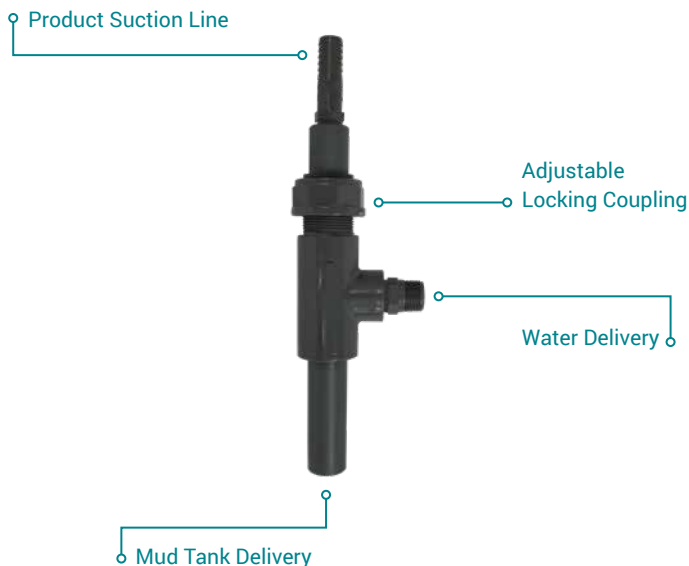

AMC PVC MUD MIXER HEAVY DUTY™

DRILLING FLUIDS EQUIPMENT

Description

The AMC PVC MUD MIXER HEAVY DUTY™ is a Venturi mixing apparatus for drilling applications.

Installation

1. Mount the AMC PVC MUD MIXER HEAVY DUTY™ over the selected mix tank, face discharge downwards with the discharge well clear of the high fluid level.
2. Use gate or ball valve. Connect to 25 mm (1 inch minimum) water line.

*Plastic or stainless steel

Operation

1. Turn on water.
2. Insert product suction line gently, approximately 6 – 8 mm (¼ inch) into the polymer powder to lift a mixture of air and polymer.
3. To increase flow rate through AMC PVC MUD MIXER HEAVY DUTY™ increase pump volume output or adjust locking coupling on unit. Unscrewing the coupling assembly will increase flow through unit, tightening the coupling assembly will decrease flow through the unit.

Do not over-tighten the locking coupling. Unscrewing the coupling too far whilst pump is operating will cause the insert section to come out, wetting product and operator.

Cleaning

1. If the mixer blocks, remove product suction line from unit.
2. Wash the unit with fresh water until clean.
3. Dry thoroughly with air and a clean rag. DO NOT use solvents.
4. Completely unscrew the coupling assembly and inspect the o-ring for damage and clean. Lubricate the o-ring prior to assembly.

| | |
|----------------------------|---------------------------------------|
| Materials | Polyvinyl chloride |
| Water connection | ¾ inch BSB spigot |
| Recommended suction line | 1 m long x 20 mm clear plastic tubing |
| Minimum water requirements | 100 – 150 litres per minute at 20 psi |
| Nominal lift | 1.2 metre maximum |
| Lift rate | 1 – 1.5 kg per minute |